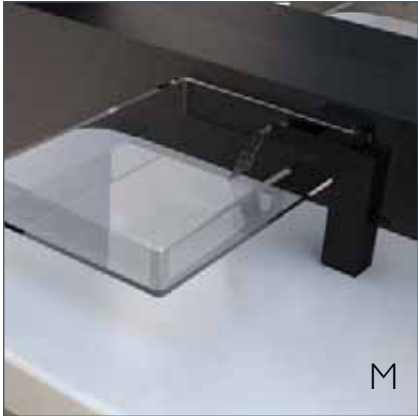

Geometrica