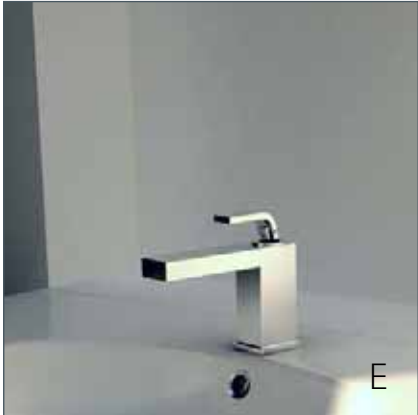

Geometrica