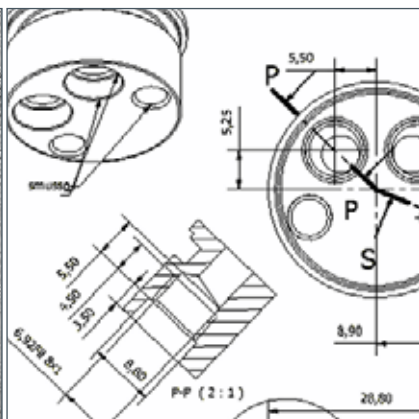

Progetto Custom