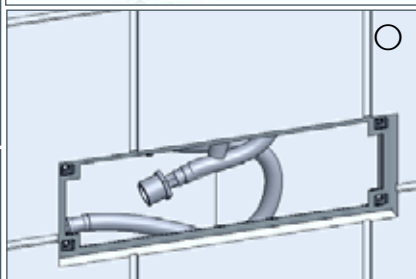

MimoThermo