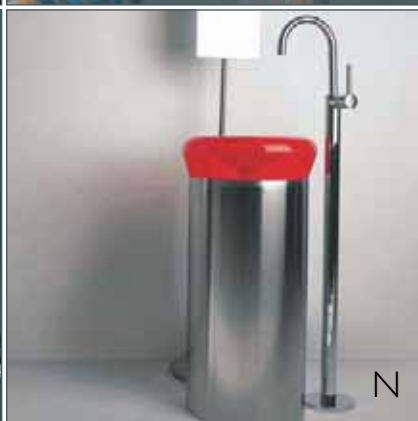

Decadence

Contemporary styling and perfect geometry in its clean and simple design. The original wing shape control lever give to the product a unique light design. In water flow version, water flows naturally as it falling from a mountain stream water fall

Geometrica

Pure forms stirs the senses. P.Line is a complete range of mixers, 3-holes sets, plate mounted modules, with which anyone can create a personal room for their individual taste

P.Line

MimoThermo is a complete wide range of plate mounted thermostatic modules for bath and shower could match with all our ranges. The use of a thermostat rather than a static mixing valve provides increased safety against scalding, and increased user comfort because the hot-water temperature remains constants. Too hot, too cold, too hot, too cold, what the hell!?! No more scalding hot and freezing cold ! Also “TecnoBox” make easy and fast the installation and grant an accurate and perfect work To take under consideration the faucet could be always removed for changes or maintenance avoiding problems of a built-inn installations. Longevity is a rare quality, we offer design solutions that endure the test of time.