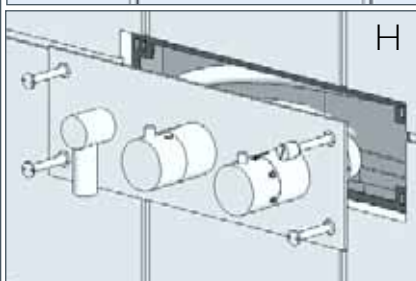

MimoThermo