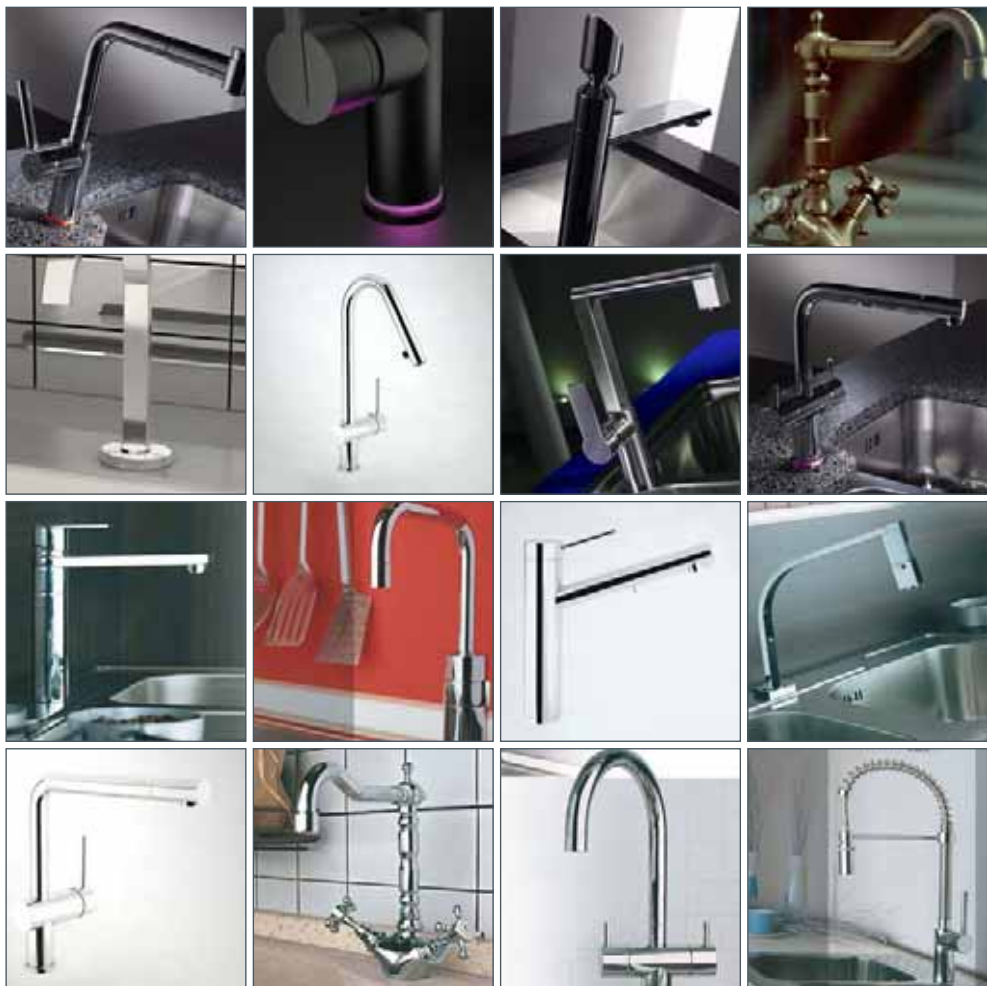

Progetto Custom

Kitchenology

EWS DoubleJet FlowPilot LightTap
Pull Out Spray, TecnoLever, T42

These are the most enhanced features of our kitchen faucets. Attention to details, ergonomics, multifunctionality, carefully controlled manufacturing ensure your product will endure the test of time. EWS is a new way to open and mix the water through electronic components which move standard valves. What the electronic control can do better than a manual? In design field the control can be a flat and very thin part which can be placed near the spout or around the sink, that means free design and less impact on the style. The control panel allow an easy use of the faucet, pre-setted positions can drive you immediately to the quantity and temperature you need. The display show the water temperature by colouring a ring red/blue avoiding burns. DoubleJet Pressing the spout head button alternates the water flow between normal jet and spray functions. The sprayhead features easy to clean silicone nozzles to ensure easy cleaning. FlowPilot allow flow micro regulations to always have the desired quantity. Once selected the temperature on the Cycling cartridge is possible to close and open only operating with FlowPilot. Some models could be equipped with LightTap system, "LightTap" is a smart and nice idea, the ring became red-violet-blue depending on mixed water temperature flow, so the operator can immediately know the temperature level as visual control is immediate. PullOutSpray to easily reach the desired point. Some Items can be supplied with TecnoLever cool design which grant a precise control and a professional use. T42 is a boiling water and chilled filtered water dispenser to make Coffee Tea Hot beverages instantly.