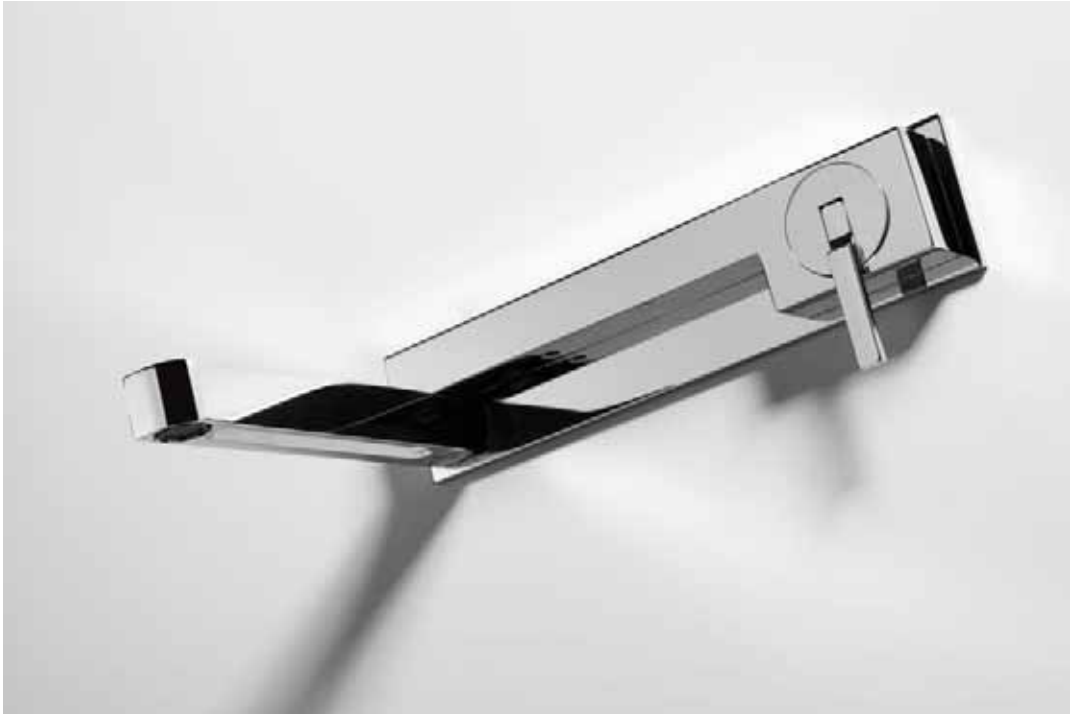

S t r i p e s

An unexpected design pure geometric forms spout and control lever integrated make this product unique